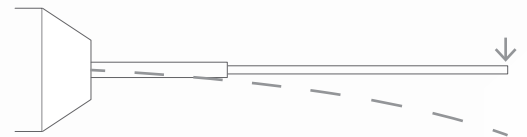

ILLUMINATION EVOLUTION

ALL 25GA ENDOILLUMINATORS

146%
MORE RIGID*

ALL 27GA ENDOILLUMINATORS

156%
MORE RIGID*

INTRODUCING

27ga Diffuse Widefield Endoilluminator

25GA DIFFUSE WIDEFIELD ENDOILLUMINATOR

77%
BRIGHTER* Released in 2019

27GA DIFFUSE WIDEFIELD ENDOILLUMINATOR

20%
BRIGHTER
THAN PREVIOUS 25GA DESIGN

*Compared to the previous design.

Please see www.bauschretina.com for Stellaris Elite® Important Safety Information