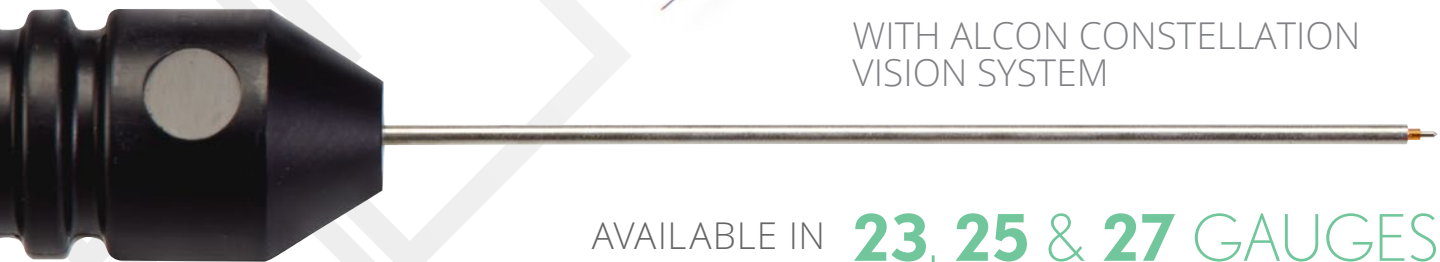

Bipolar Cautery

Integrating a disposable-tipped instrument with a reusable cord and connector into a single-use unit.

ILLUMINATED

VERSION AVAILABLE

COMPATIBLE

WITH ALCON CONSTELLATION
VISION SYSTEM

AVAILABLE IN **23, 25 & 27** GAUGES

BAUSCH+LOMB

Bipolar Cautery

53.00.23 23G
53.00.25 25G
53.00.27 27G

Illuminated Bipolar Cautery

56.00.25P 25G

☐=6 STERILE

Banana Plug Adapter

CX9404

- Reusable

☐=1

Bipolar Cord

CX9400

- Reusable

☐=1

Bipolar Cord, Lemo Connector

CX9430